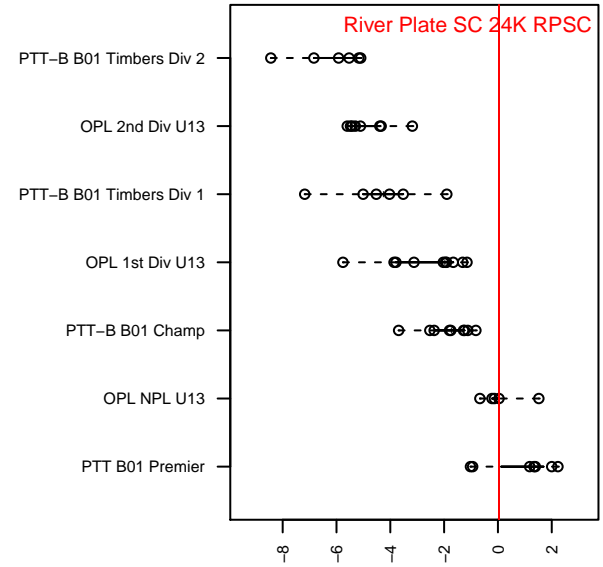

River Plate SC 24K RPSC B B01

River Plate SC
 NE Portland, OR
 B01 total strength=1147
 attack=6.1 defense=1.82
 fall league = OPL NPL U13
 spr league = Spr OPL Hoodoo Div U13
 notes= NW Premier; seems to be an A and B te

alt names used:
 RPSC River 24k
 RPSC RIVER 24K
 RPSC River 24k
 RPSC River 24k

Venues played:
 2014 Summer Slam Gold U13
 2014 OPL National Premier League U13
 2014 Spr OPL Hoodoo Division U13
 2014 OPL State Cup U13

**attack and defense variance (black dot)
relative to other teams
and top 10 in region**

**attack and defense rating
relative to others at age
and all opponents in last 13 months**

Performance relative to 13 month average